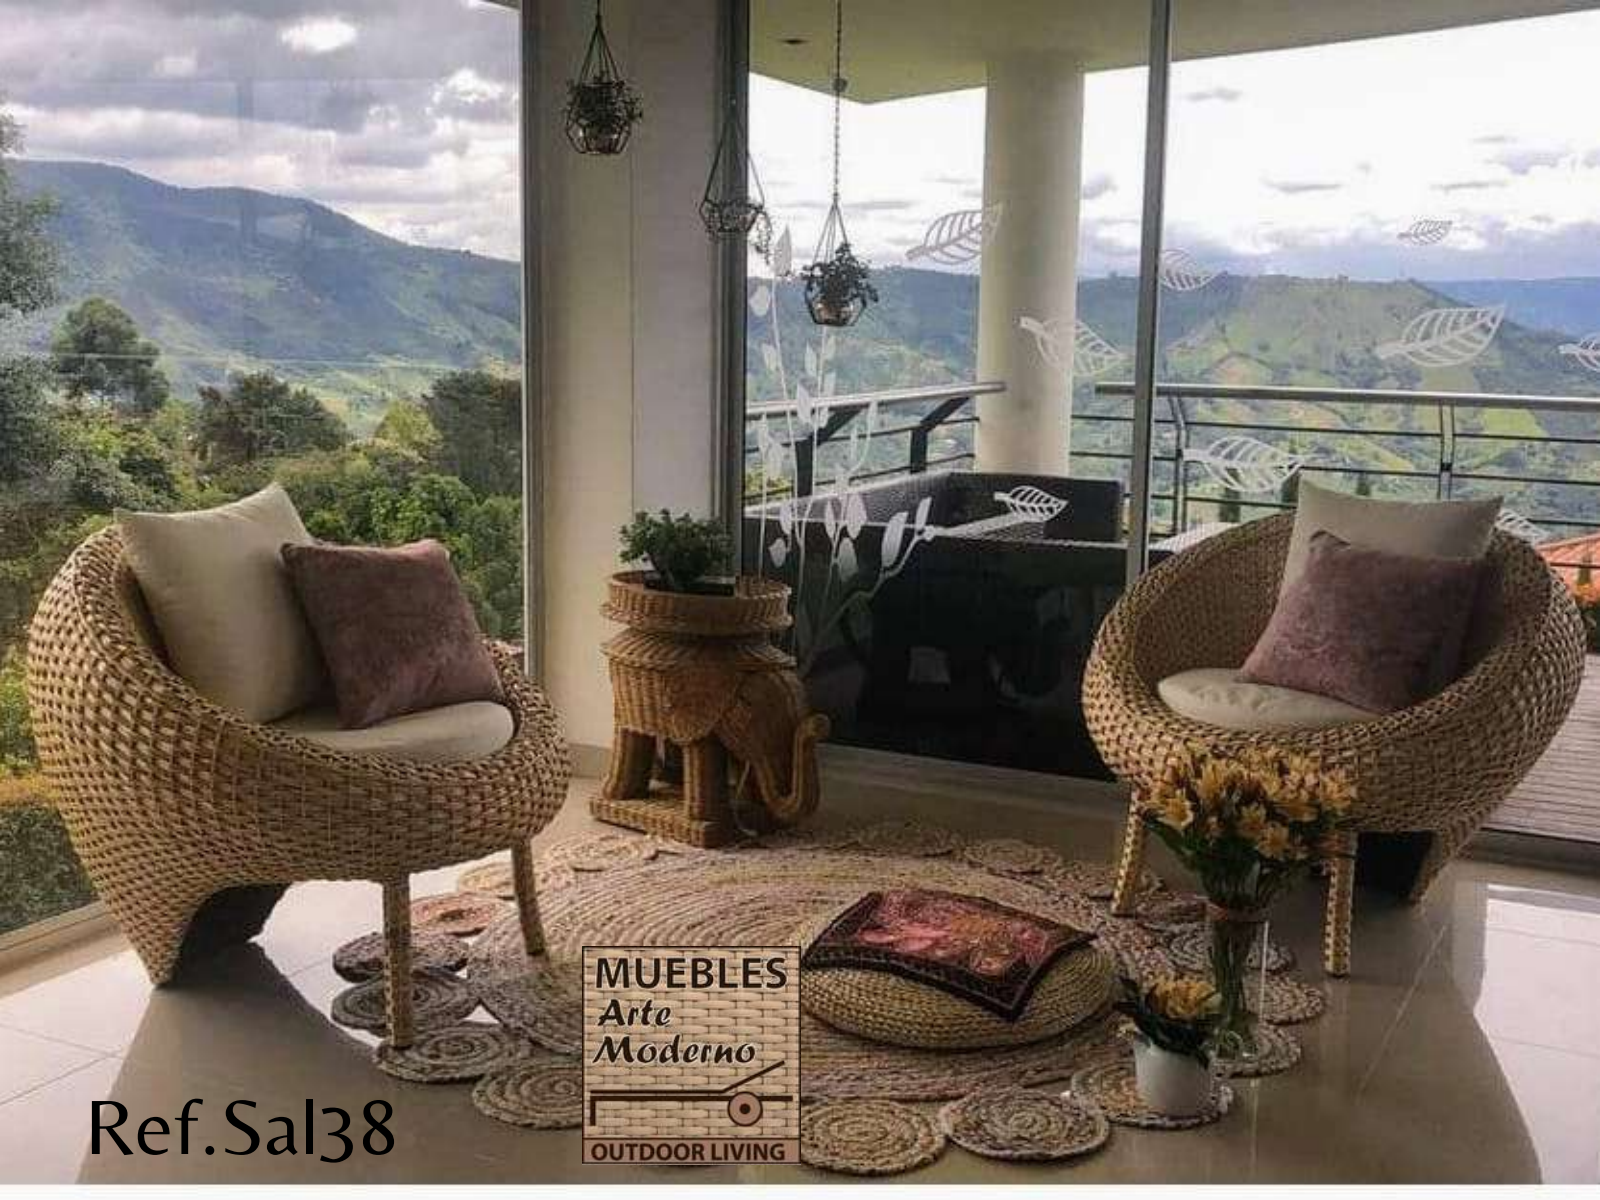

Ref.Sal37

Ref.Sal38

MUEBLES
Arte
Moderno

OUTDOOR LIVING